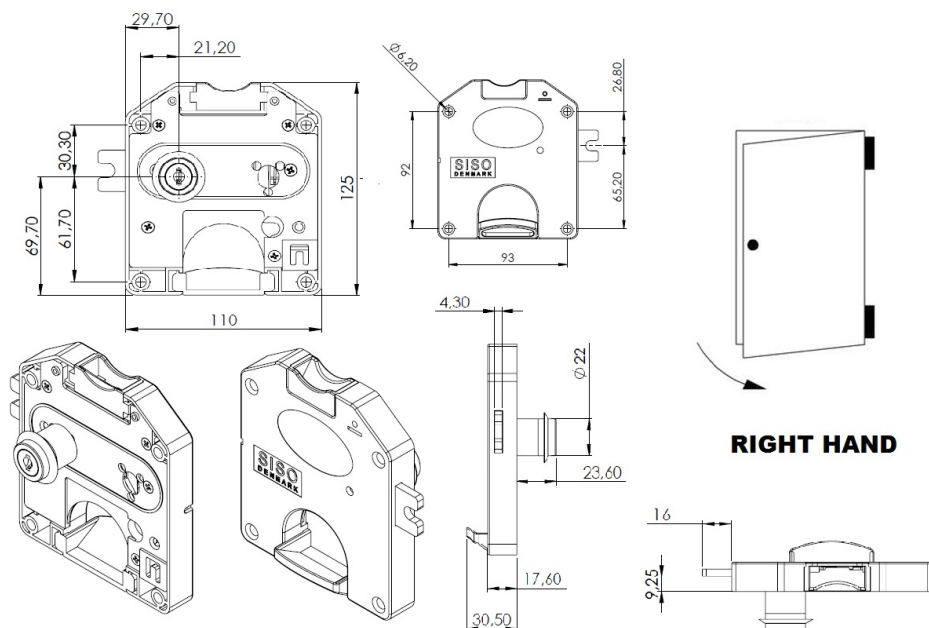

PRODUCT SHEET

Description:

Coin Lock F/1 CHF,W/MIC System #01,CPL,RH, Snake SISO Metal Keys, Black Plastic Body, Coin Entrance & Exit All Blue, Plastic, W/SISO Logo on Lock Body, w/Chrome Plated Rosette,, Included 1 Master Key + MIC Key Pr. Inner Box

Item number:

14.60.241-0

Units	Box	Carton	HS Code	Barcode
Pcs.	6	48	8301300000	
				5704866517430

SISO A/S

Mileparken 11
DK-2740 Skovlunde
Denmark
VAT: 24786013

Phone +45 45 830 900

www.siso.dk
siso@siso.dk