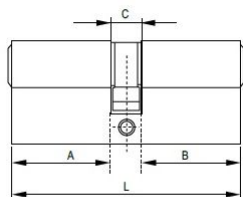

PRODUCT SHEET

Description:

Profile Cylinder, Brass Polished, 100mm (45+10+45mm) FAB Key Way, W/3 SISO Metal Keys, W/Screw

Item number:

14.60.129-0

Units	Box	Carton	HS Code	Barcode
Pcs.	10	50	8301600090	 5704866051439