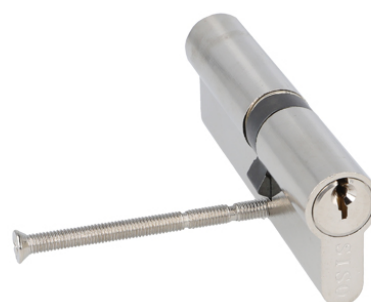

PRODUCT SHEET

Description:

Profile Cylinder, SS-Look, 95mm (35+10+50mm) FAB Key Way, W/3 SISO Metal Keys, W/Screw

Item number:

14.60.128-0

Units	Box	Carton	HS Code	Barcode
Pcs.	10	100	8301600090	
				5704866051415