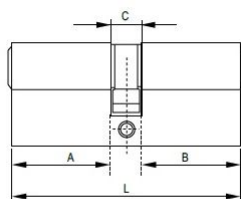

PRODUCT SHEET

Description:

Profile Cylinder, SS-Look, 95mm (35+10+50mm) FAB Key Way, W/3 SISO Metal Keys, W/Screw

Item number:

14.60.128-0

Units	Box	Carton	HS Code	Barcode
Pcs.	10	100	8301600090	
				5704866051415