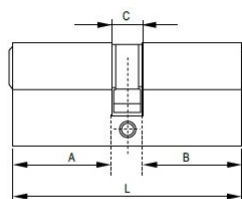

PRODUCT SHEET

Description:

Profile Cylinder, Nickel Pl, 70mm (25+10+35mm) FAB Key Way, W/3 SISO Metal Keys, W/Screw

Item number:

14.60.118-0

Units	Box	Carton	HS Code	Barcode
Pcs.	10	100	8301600090	 5704866051309

SISO A/S
Mileparken 11
DK-2740 Skovlunde
Denmark
VAT: DK 24786013

Phone +45 45 830 900
www.siso.dk
siso@siso.dk

Danske Bank
Nytorv Branch
Copenhagen
SWIFT: DABADKKK

Account no.
4180 3112 112936
IBAN Account
DK7230003112112936