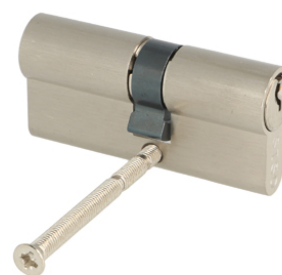

PRODUCT SHEET

Description:

Profile Cylinder, SS-Look, 64.5mm (30.2+9,3+25mm) FAB Key Way, W/3 SISO Metal Keys, W/Screw

Item number:

14.60.074-1

Units	Box	Carton	HS Code	Barcode
Pcs.	10	50	8301600090	 5704866051231

SISO A/S

Mileparken 11
DK-2740 Skovlunde
Denmark
VAT: DK 24786013

Phone +45 45 830 900

www.siso.dk
siso@siso.dk

Danske Bank
Nytorv Branch
Copenhagen
SWIFT: DABADKKK

Account no.
4180 3112 112936
IBAN Account
DK7230003112112936