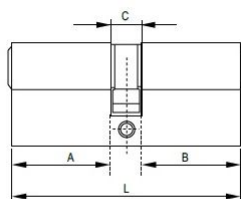

PRODUCT SHEET

Description:

Profile Cylinder, SS-Look, 64.5mm (30.2+9,3+25mm) FAB Key Way, W/3 SISO Metal Keys, W/Screw

Item number:

14.60.074-1

Units	Box	Carton	HS Code	Barcode
Pcs.	10	50	8301600090	 5704866051231

SISO A/S

Mileparken 11
DK-2740 Skovlunde
Denmark
VAT: DK 24786013

Phone +45 45 830 900

www.siso.dk
siso@siso.dk

Danske Bank
Nytorv Branch
Copenhagen
SWIFT: DABADKKK

Account no.
4180 3112 112936
IBAN Account
DK7230003112112936