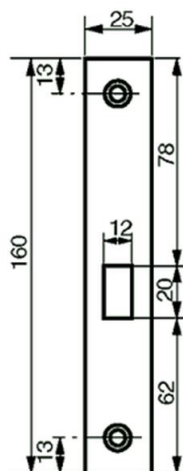

PRODUCT SHEET

Description:

Mortise Door Lock 8788, 50mm Backset, W/Deadbolt Only, 360DG Turn, Lock Body 98x74mm - ZP, Front Plate 25x150mm -, SS-Look, F/Scandinavian Cylinders, Used as Supplementary, Lock

Item number:

14.60.072-0

Units	Box	Carton	HS Code	Barcode
Pcs.	1	20	8301300000	
				5704866108362

SISO A/S

Mileparken 11
DK-2740 Skovlunde
Denmark
VAT: DK 24786013

Phone +45 45 830 900

www.siso.dk
siso@siso.dk

Danske Bank
Nytorv Branch
Copenhagen
SWIFT: DABADKKK

Account no.
4180 3112 112936
IBAN Account
DK7230003112112936