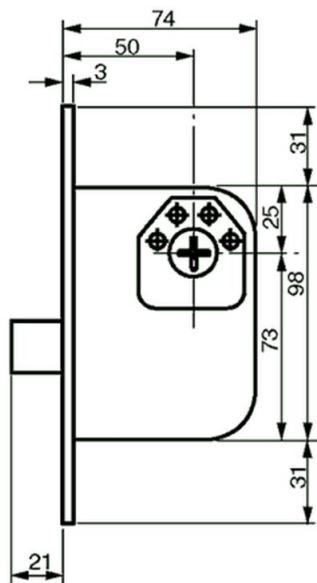

PRODUCT SHEET

Description:

Mortise Door Lock 8788, 50mm Backset, W/Deadbolt Only, 360DG Turn, Lock Body 98x74mm - ZP, Front Plate 25x150mm -, SS-Look, F/Scandinavian Cylinders, Used as Supplementary, Lock

Item number:

14.60.072-0

Units	Box	Carton	HS Code	Barcode
Pcs.	1	20	8301300000	
				5704866108362

SISO A/S

Mileparken 11
DK-2740 Skovlunde
Denmark
VAT: DK 24786013

Phone +45 45 830 900

www.siso.dk
siso@siso.dk