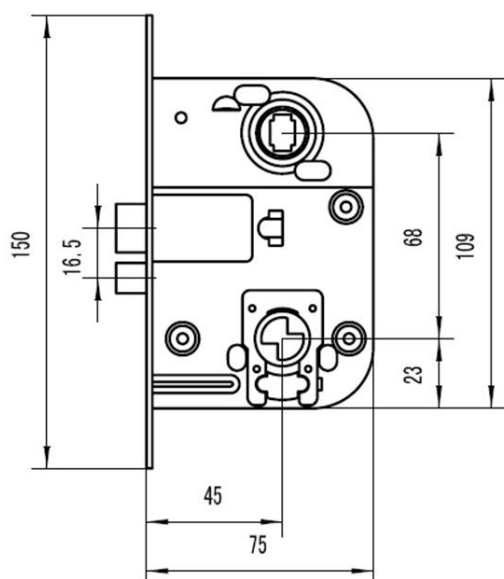

PRODUCT SHEET

Description:

Cylinder Lock Case 2016 45mm Backset, Chrome Plated, W/Rotational Latch & Deadbolt - 90DG Turn, Body:109x75mm,, Front Plate 20x150mm, Distance between Axes: 68mm, For, Scandinavian Cylinders, F/Interior Doors

Item number:

14.60.063-0

Units	Box	Carton	HS Code	Barcode
Pcs.	10	50	8301300000	 5704866108300

SISO A/S

Mileparken 11
DK-2740 Skovlunde
Denmark
VAT: DK 24786013

Phone +45 45 830 900

www.siso.dk
siso@siso.dk