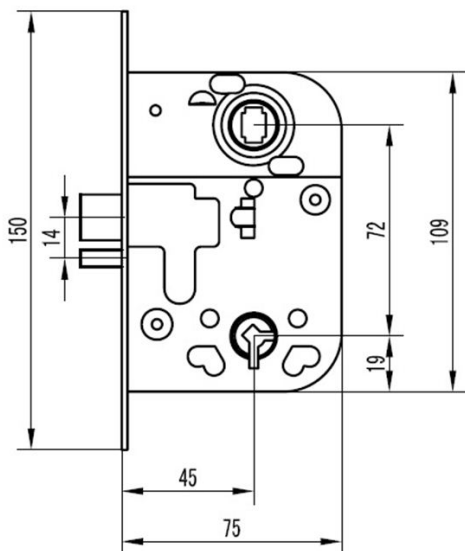

## Description:

Door lock 2014, 45mm Backset, W/Key, Bronzed Painted, W/ Rotational Latch & Deadbolt - 90DG Turn, Body:109x75mm,, Front Plate 20x150mm, Distance between Axes: 72mm, For, Interior Doors

## Item number:

14.60.060-0

Units	Box	Carton	HS Code	Barcode
Pcs.	1	50	8301300000	 5704866108270