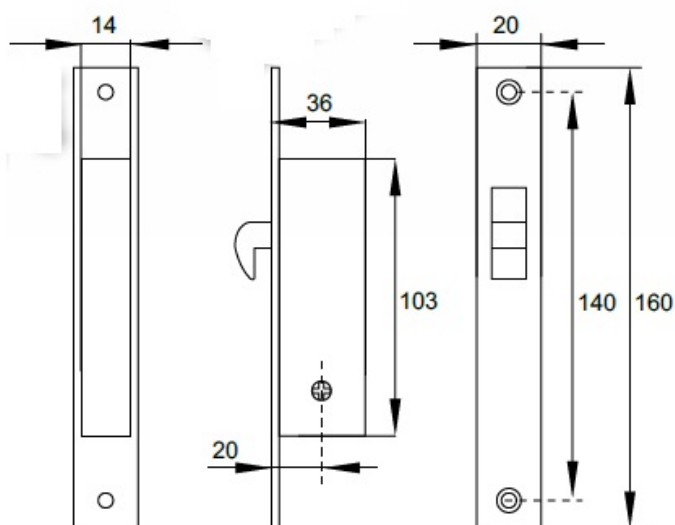

PRODUCT SHEET

Description:

Mortise Door Lock 9403, Key Alike, 20mm Backset, NPL Body & SS-Front Plate & Striker, W/3 Cross Keys, W/Zamak Hook, Latch, No Name Brand, Packed In White Box, incl.2 Steel, Key Holes, With Fixing Screws

Item number:

14.60.049-0

Units	Box	Carton	HS Code	Barcode
Pcs.	1	50	8301300000	
				5704866051156

SISO A/S

Mileparken 11
DK-2740 Skovlunde
Denmark
VAT: DK 24786013

Phone +45 45 830 900

www.siso.dk
siso@siso.dk