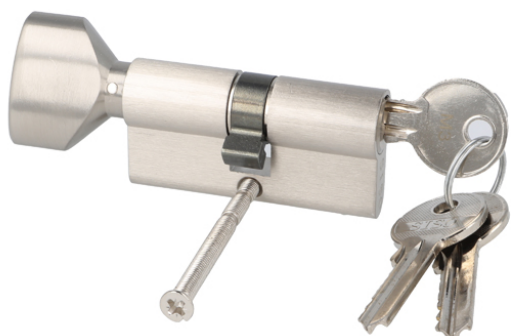

PRODUCT SHEET

Description:

Profile Cyl, Alu Look, 62mm,(26+10+26mm) W/Knob #3, MKS #M3 Yale Key Way, W/3 Metal Keys:SISO ,W/Screw,, Masterkey Shall Be Ordered Separately

Item number:

14.60.047-0

Units	Box	Carton	HS Code	Barcode
Pcs.	10	50	8301600090	 5704866458436