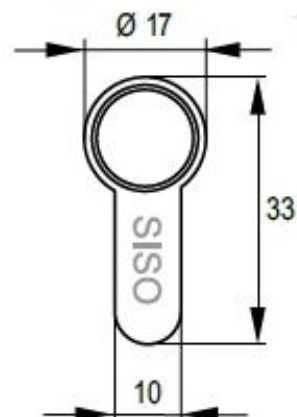

PRODUCT SHEET

Description:

Profile Cyl, Alu Look, 62mm,(26+10+26mm) W/Knob #3, MKS #M3 Yale Key Way, W/3 Metal Keys:SISO ,W/Screw,, Masterkey Shall Be Ordered Separately

Item number:

14.60.047-0

Units	Box	Carton	HS Code	Barcode
Pcs.	10	50	8301600090	 5704866458436