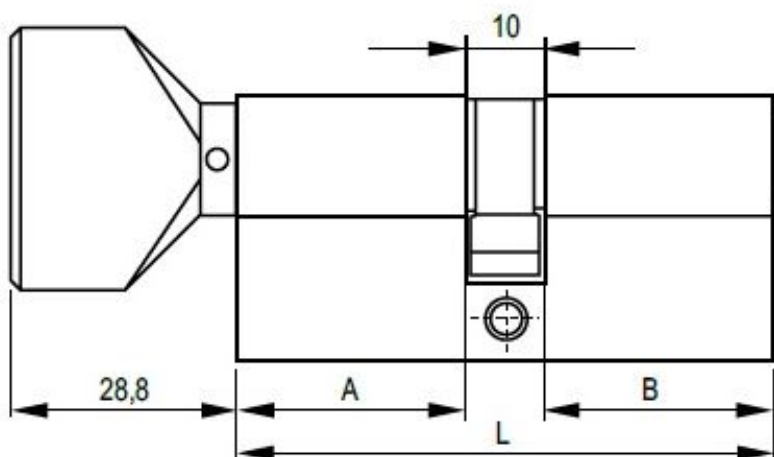

PRODUCT SHEET

Description:

Profile Cyl, Alu Look, 62mm,(26+10+26mm) W/Knob #3, MKS #M3 Yale Key Way, W/3 Metal Keys:SISO ,W/Screw,, Masterkey Shall Be Ordered Separately

Item number:

14.60.047-0

Units	Box	Carton	HS Code	Barcode
Pcs.	10	50	8301600090	 5704866458436