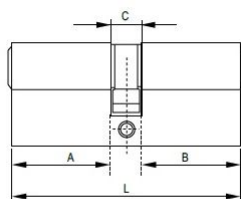

PRODUCT SHEET

Description:

Profile Cylinder, Brass Satin, 80mm (25+10+45mm), Yale Key Way, W/3 Metal Keys:SISO ,W/Screw

Item number:

14.60.046-1

| Units | Box | Carton | HS Code | Barcode |
|-------|-----|--------|------------|---|
| Pcs. | 10 | 100 | 8301600090 |  5704866051149 |