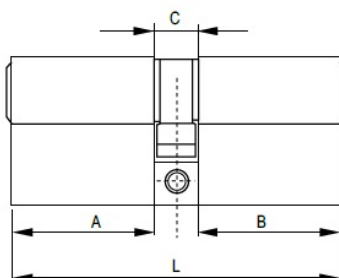

PRODUCT SHEET

Description:

Profile Cylinder, Alu Look, 62mm,(26+10+26mm) MKS #M4,

Item number:

14.60.044-0

Units	Box	Carton	HS Code	Barcode
Pcs.	10	100	8301600090	
5704866458412				

Cylinders w/Master key system (Yale keyway)

Item No.:	L	A	B	C	FINISH	SYSTEM
#14.60.039	62	26	26	10	SS-look	#M1
#14.60.040	62	26	26	10	SS-look	#M2
#14.60.043	62	26	26	10	Alu Look	#M3
#14.60.044	62	26	26	10	Alu Look	#M4

Master keys (Yale keyway)

Item No.:	SYSTEM
#14.60.041-0	#M1
#14.60.042-0	#M2
#14.60.041-5	#M3
#14.60.041-6	#M4