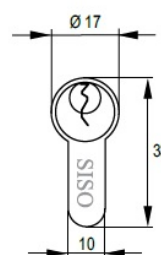

PRODUCT SHEET

Description:

Profile Cylinder, Alu Look, 62mm,(26+10+26mm) MKS #M4,

Item number:

14.60.044-0

Units	Box	Carton	HS Code	Barcode
Pcs.	10	100	8301600090	
5704866458412				

Cylinders w/Master key system (Yale keyway)

Item No.:	L	A	B	C	FINISH	SYSTEM
#14.60.039	62	26	26	10	SS-look	#M1
#14.60.040	62	26	26	10	SS-look	#M2
#14.60.043	62	26	26	10	Alu Look	#M3
#14.60.044	62	26	26	10	Alu Look	#M4

Master keys (Yale keyway)

Item No.:	SYSTEM
#14.60.041-0	#M1
#14.60.042-0	#M2
#14.60.041-5	#M3
#14.60.041-6	#M4