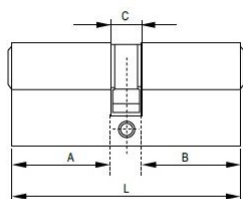

PRODUCT SHEET

Description:

Profile Cylinder, Alu Look, 62mm,(26+10+26mm) MKS #M3, Yale Key Way, W/3 Metal Keys:SISO ,W/Screw,, Masterkey Shall Be Ordered Separately

Item number:

14.60.043-0

Units	Box	Carton	HS Code	Barcode
Pcs.	10	100	8301600090	 5704866051132