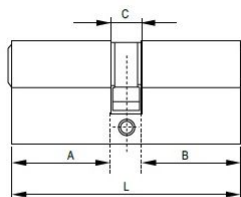

PRODUCT SHEET

Description:

Profile Cylinder, SS-Look, 62mm,(26+10+26mm) MKS #M2 Yale Key Way, W/3 Metal Keys:SISO ,W/Screw,, Masterkey Shall Be Ordered Separately

Item number:

14.60.040-1

Units	Box	Carton	HS Code	Barcode
Pcs.	10	50	8301600090	 5704866455206