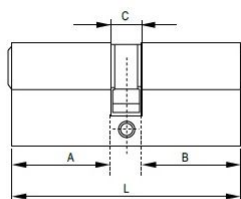

PRODUCT SHEET

Description:

Profile Cylinder, SS-Look, 62mm,(26+10+26mm) MKS #M1 Yale Key Way, W/3 Metal Keys:SISO, W/Screw, Masterkey Shall Be Ordered Separately

Item number:

14.60.039-1

Units	Box	Carton	HS Code	Barcode
Pcs.	10	50	8301600090	 5704866449151