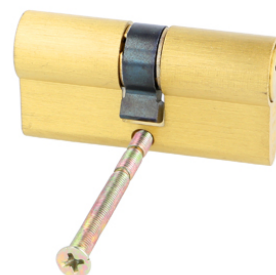

PRODUCT SHEET

Description:

Profile Cylinder, Brass Satin, 62mm, (26+10+26mm) Yale Key Way, W/3 Metal Keys:SISO ,W/Screw

Item number:

14.60.038-1

Units	Box	Carton	HS Code	Barcode
Pcs.	10	100	8301600090	 5704866051101

SISO A/S
Mileparken 11
DK-2740 Skovlunde
Denmark
VAT: DK 24786013

Phone +45 45 830 900
www.siso.dk
siso@siso.dk

Danske Bank
Nytorv Branch
Copenhagen
SWIFT: DABADKKK

Account no.
4180 3112 112936
IBAN Account
DK7230003112112936