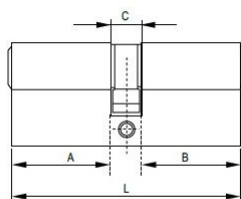

PRODUCT SHEET

Description:

Profile Cylinder, Brass Satin, 62mm, (26+10+26mm) Yale Key Way, W/3 Metal Keys:SISO ,W/Screw

Item number:

14.60.038-1

Units	Box	Carton	HS Code	Barcode
Pcs.	10	100	8301600090	 5704866051101

SISO A/S
Mileparken 11
DK-2740 Skovlunde
Denmark
VAT: DK 24786013

Phone +45 45 830 900
www.siso.dk
siso@siso.dk

Danske Bank
Nytorv Branch
Copenhagen
SWIFT: DABADKKK

Account no.
4180 3112 112936
IBAN Account
DK7230003112112936