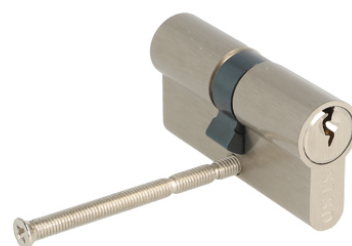

PRODUCT SHEET

Description:

Profile Cylinder, SS-Look, 62mm,(26+10+26mm) KA 1 Yale Key Way, W/3 Metal Keys:SISO ,W/Screw

Item number:

14.60.036-0

Units	Box	Carton	HS Code	Barcode
Pcs.	10	50	8301600090	 5704866457187