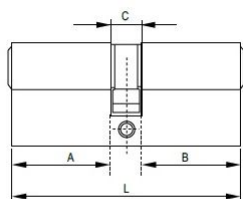

PRODUCT SHEET

Description:

Profile Cylinder, SS-Look, 62mm,(26+10+26mm) KA 1 Yale Key Way, W/3 Metal Keys:SISO ,W/Screw

Item number:

14.60.036-0

Units	Box	Carton	HS Code	Barcode
Pcs.	10	50	8301600090	 5704866457187