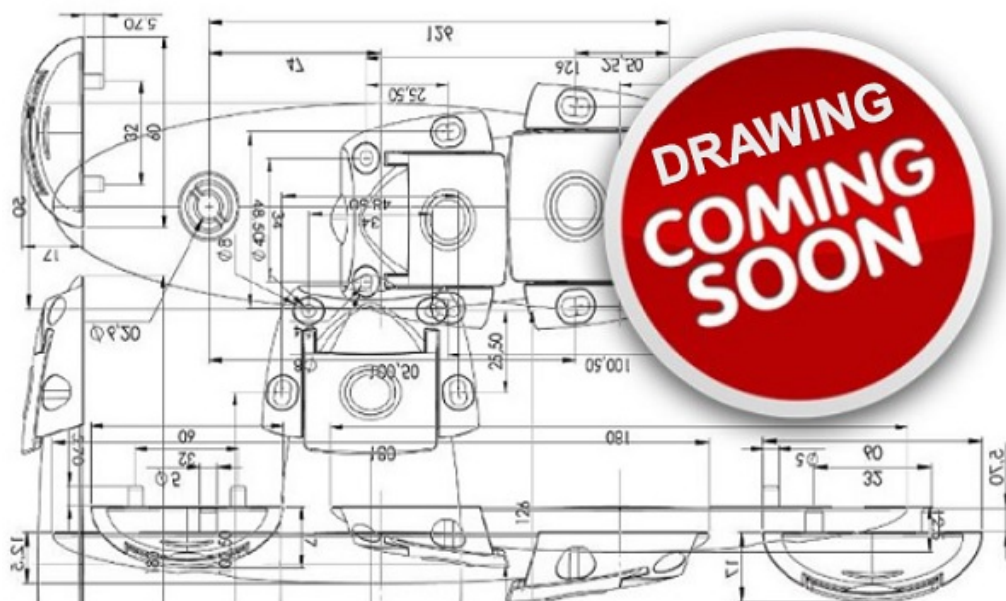

PRODUCT SHEET

Description:

Modern Key "MMI", W/Wooden Head Maple, Matt Nickel

Item number:

14.10.061-0

Units	Box	Carton	HS Code	Barcode
Pcs.	100	1000	8301700000	 5704866049641

SISO A/S

Mileparken 11
DK-2740 Skovlunde
Denmark
VAT: DK 24786013