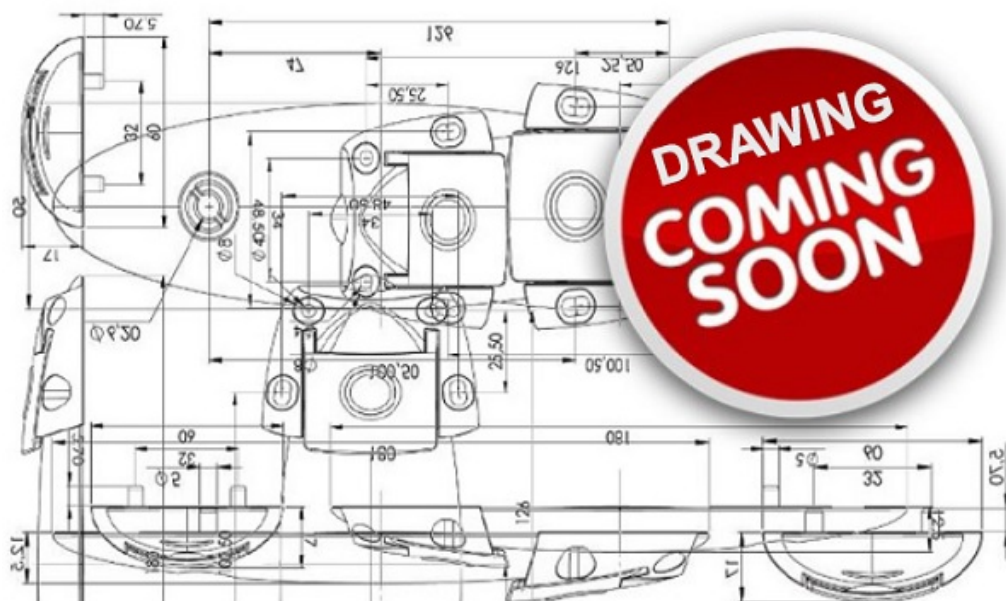

PRODUCT SHEET

Description:

Modern Key "MMI", W/Wooden Head Beech, Matt Nickel

Item number:

14.10.060-0

Units	Box	Carton	HS Code	Barcode
Pcs.	100	1000	8301700000	 5704866049634

SISO A/S

Mileparken 11
DK-2740 Skovlunde
Denmark
VAT: DK 24786013