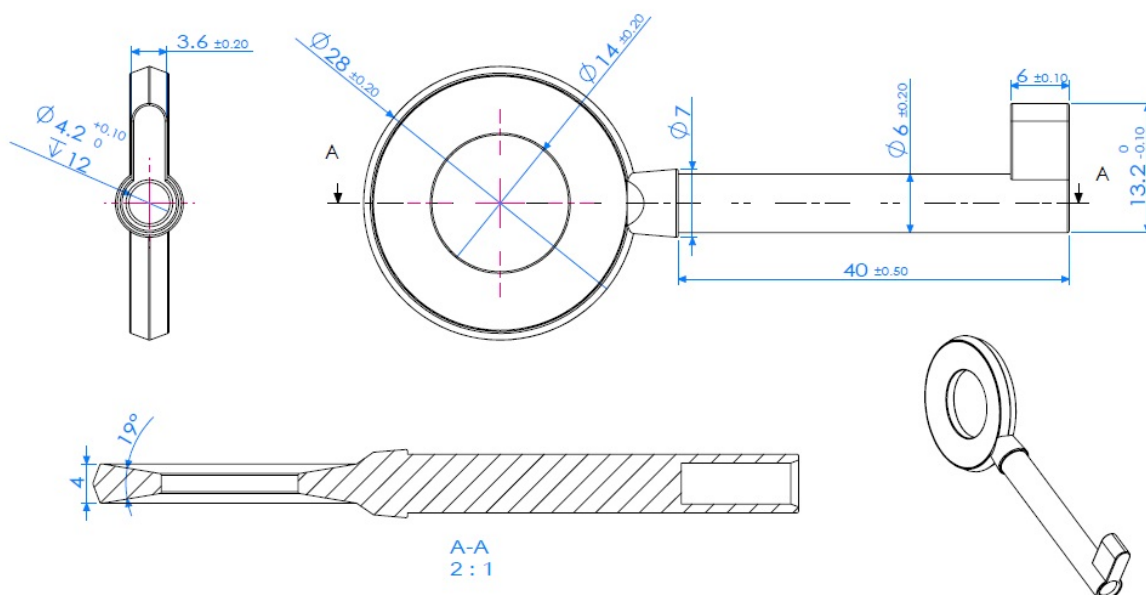

PRODUCT SHEET

Description:

Contemporary Key # 7771, BPL, Shaft 40mm, W/Euro Bit

Item number:

14.10.055-1

Units	Box	Carton	HS Code	Barcode
Pcs.	200	2000	8301700000	
				5704866461092

SISO A/S

Mileparken 11
DK-2740 Skovlunde
Denmark
VAT: DK 24786013

Phone +45 45 830 900

www.siso.dk
siso@siso.dk

Danske Bank
Nytorv Branch
Copenhagen
SWIFT: DABADKKK

Account no.
4180 3112 112936
IBAN Account
DK7230003112112936