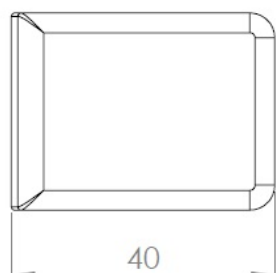

PRODUCT SHEET

Description:

Corner Striker "Square-U-See", F/Single Door Lock, CPL, 6- 6,75mm Glass Thickness

Item number:

14.09.670-0

Units	Box	Carton	HS Code	Barcode
Pcs.	12	240	8301600090	 5704866464062

SISO A/S