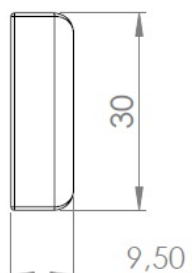

PRODUCT SHEET

Description:

Corner Striker "Square-U-See", F/Single Door Lock, CPL, 6- 6,75mm Glass Thickness

Item number:

14.09.670-0

Units	Box	Carton	HS Code	Barcode
Pcs.	12	240	8301600090	 5704866464062

SISO A/S