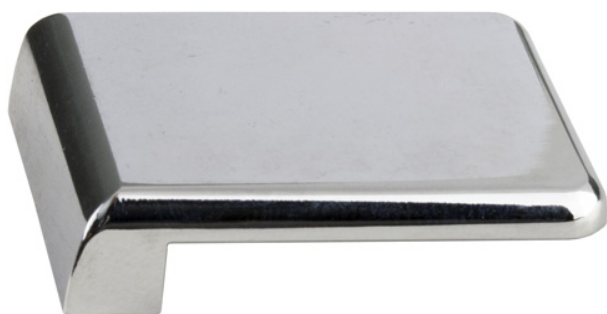

PRODUCT SHEET

Description:

Corner Striker "Square-U-See", F/Single Door Lock, CPL, 6- 6,75mm Glass Thickness

Item number:

14.09.670-0

Units	Box	Carton	HS Code	Barcode
Pcs.	12	240	8301600090	 5704866464062

SISO A/S