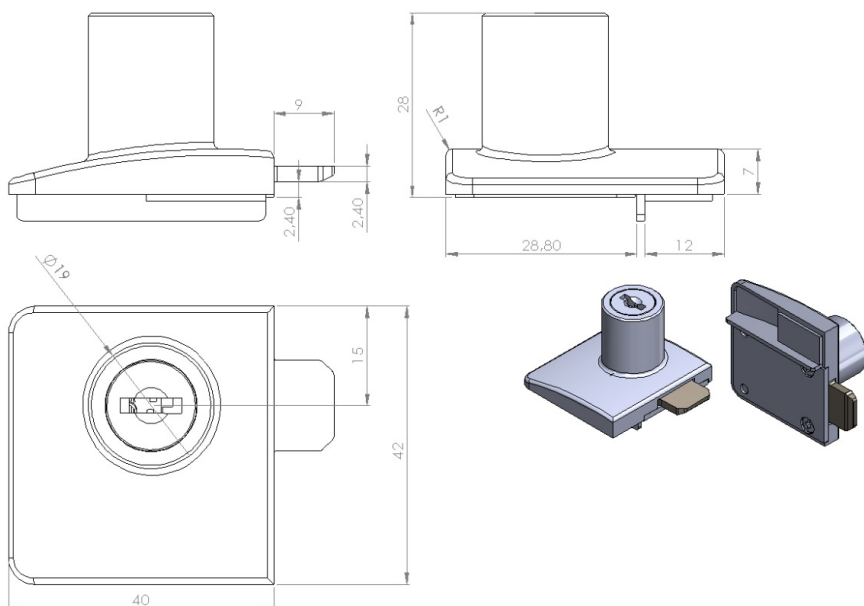

# PRODUCT SHEET

**Description:**

Glass Door Lock "Square-U-See",F/Double D. ALU, MIC #J11, W/ SISO Oval Metal Key, 400 KD

**Item number:**

14.09.641-0

Units	Box	Carton	HS Code	Barcode
Pcs.		120	8301300000	 5704866494144