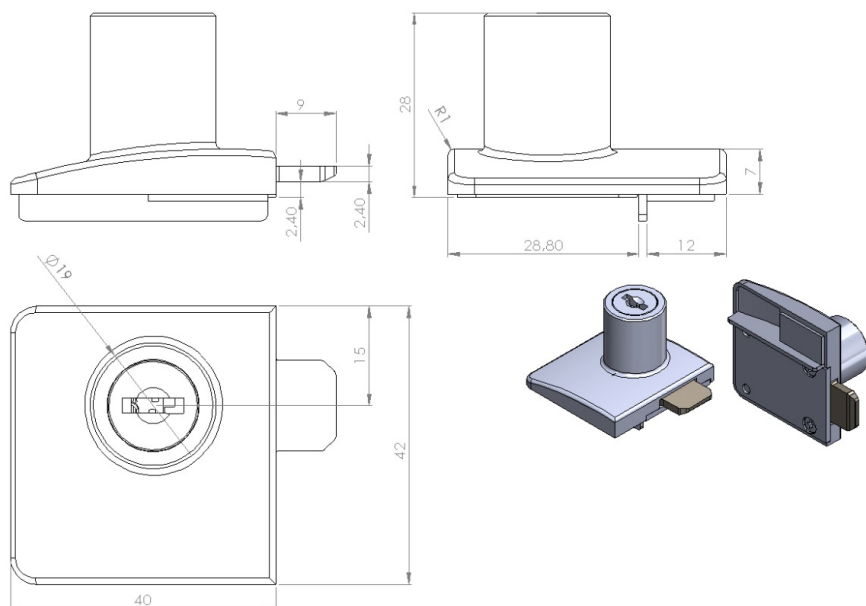

# PRODUCT SHEET

**Description:**

Glass Door Lock "Square-U-See",F/Double D. CPL, MIC #J11, W/ SISO Oval Metal Key, 400 KD

**Item number:**

14.09.640-0

Units	Box	Carton	HS Code	Barcode
Pcs.		120	8301300000	 5704866494137