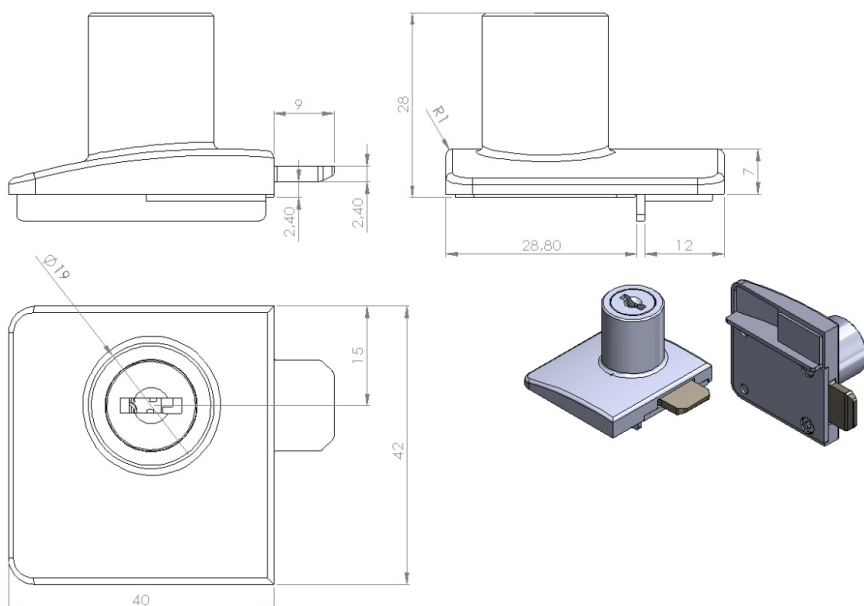

PRODUCT SHEET

Description:

Glass Door Lock "Square-U-See",F/Double Doors, CPL, W/SISO Oval Metal Key, 400 KD

Item number:

14.09.630-0

Units	Box	Carton	HS Code	Barcode
Pcs.	12	180	8301300000	 5704866464000

SISO A/S