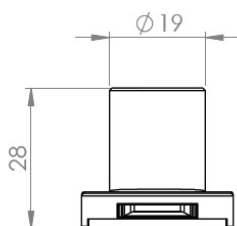

PRODUCT SHEET

Description:

Glass Door Lock "Square-U-See",F/Single D. ALU,MIC #J11, W/ SISO Oval Metal Key, 400 KD

Item number:

14.09.609-0

Units	Box	Carton	HS Code	Barcode
Pcs.	12	120	8301300000	 5704866494106