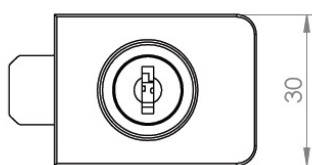

PRODUCT SHEET

Description:

Glass Door Lock "Square-U-See",F/Single D. ALU,MIC #J11, W/ SISO Oval Metal Key, 400 KD

Item number:

14.09.609-0

Units	Box	Carton	HS Code	Barcode
Pcs.	12	120	8301300000	 5704866494106