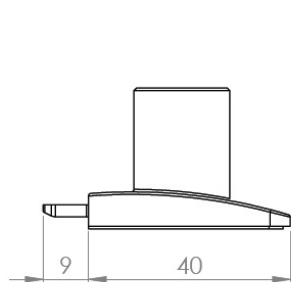

PRODUCT SHEET

Description:

Glass Door Lock "Square-U-See",F/Single D. ALU,MIC #J11, W/ SISO Oval Metal Key, 400 KD

Item number:

14.09.609-0

Units	Box	Carton	HS Code	Barcode
Pcs.	12	120	8301300000	 5704866494106