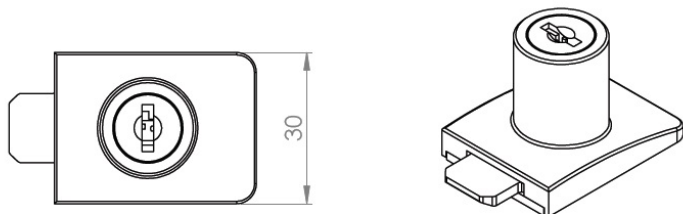

PRODUCT SHEET

Description:

Glass Door Lock "Square-U-See",F/Single D. CPL,MIC #J11, W/ SISO Oval Metal Key, 400 KD

Item number:

14.09.608-0

Units	Box	Carton	HS Code	Barcode
Pcs.		240	8301300000	 5704866494090