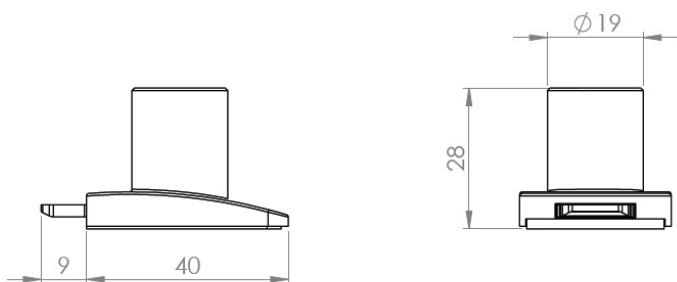

PRODUCT SHEET

Description:

Glass Door Lock "Square-U-See",F/Single D. CPL,MIC #J11, W/ SISO Oval Metal Key, 400 KD

Item number:

14.09.608-0

Units	Box	Carton	HS Code	Barcode
Pcs.		240	8301300000	 5704866494090