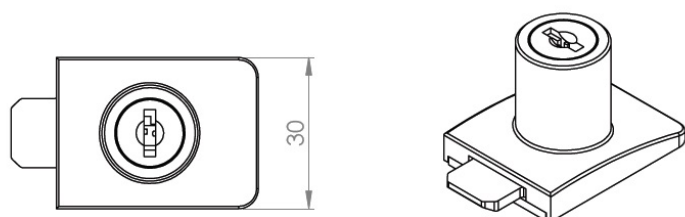

PRODUCT SHEET

Description:

Glass Door Lock "Square-U-See",F/Single D. CPL,KA:D20,W/SISO Oval Metal Key

Item number:

14.09.605-0

Units	Box	Carton	HS Code	Barcode
Pcs.	12	240	8301300000	 5704866494069

SISO A/S