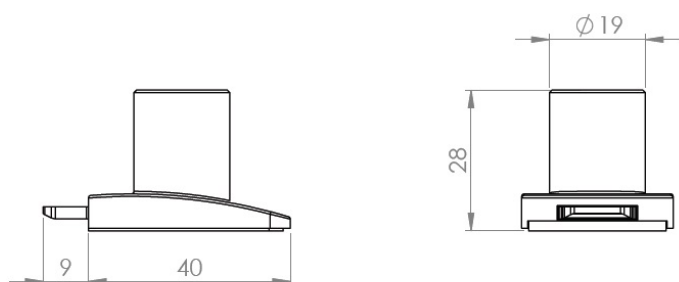

PRODUCT SHEET

Description:

Glass Door Lock "Square-U-See",F/Single D. CPL,KA:D20,W/SISO Oval Metal Key

Item number:

14.09.605-0

Units	Box	Carton	HS Code	Barcode
Pcs.	12	240	8301300000	 5704866494069

SISO A/S