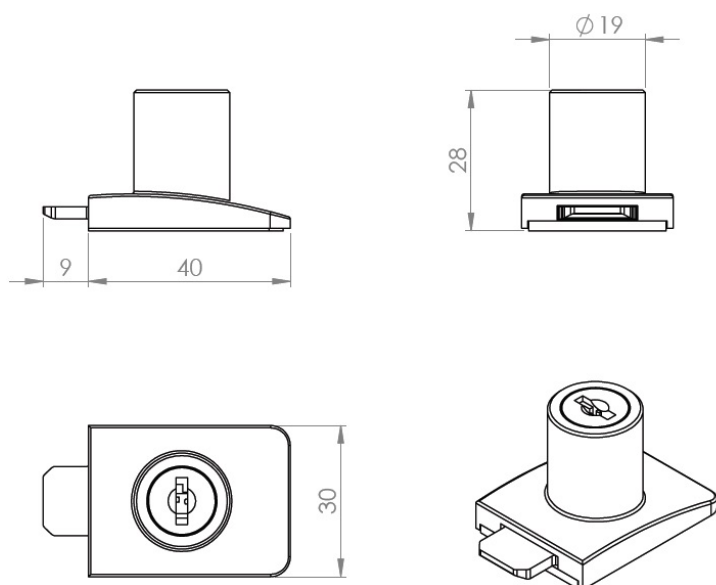

PRODUCT SHEET

Description:

Glass Door Lock "Square-U-See",F/Single Doors, CPL, W/SISO Oval Metal Key, 400 KD

Item number:

14.09.600-0

Units	Box	Carton	HS Code	Barcode
Pcs.	12	240	8301300000	 5704866463966

SISO A/S