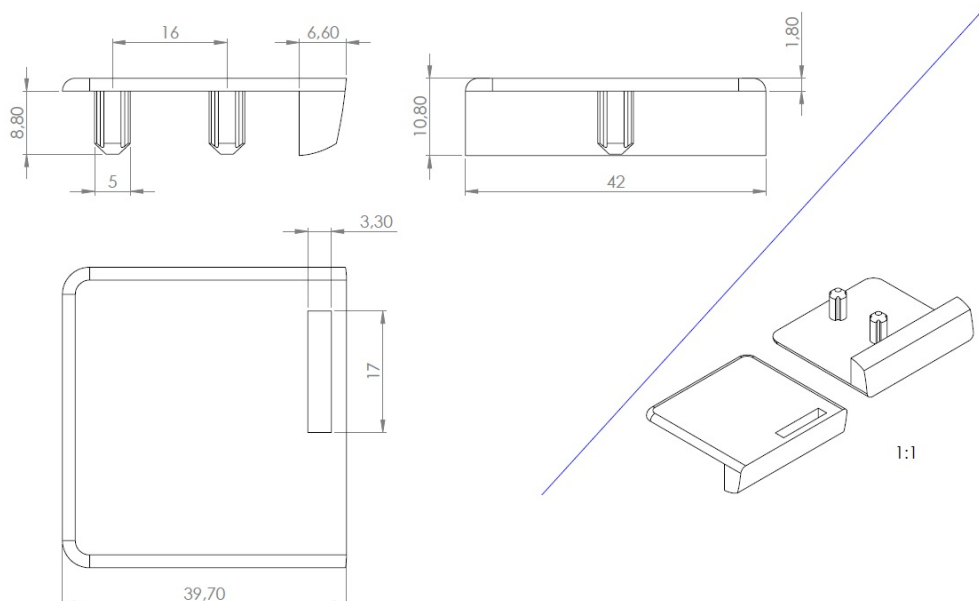

PRODUCT SHEET

Description:

Edge Striker F/Double Door Lock "Square", Black Anodized, W/ Knock In Pins $\varnothing 5 \times 9 \text{mm}$

Item number:

14.09.567-0

Units	Box	Carton	HS Code	Barcode
Pcs.	10	200	8301600090	 5704866049511

SISO A/S

Mileparken 11
DK-2740 Skovlunde
Denmark
VAT: DK 24786013

Phone +45 45 830 900

www.siso.dk
siso@siso.dk

Danske Bank
Nytorv Branch
Copenhagen
SWIFT: DABADKKK

Account no.
4180 3112 112936
IBAN Account
DK7230003112112936