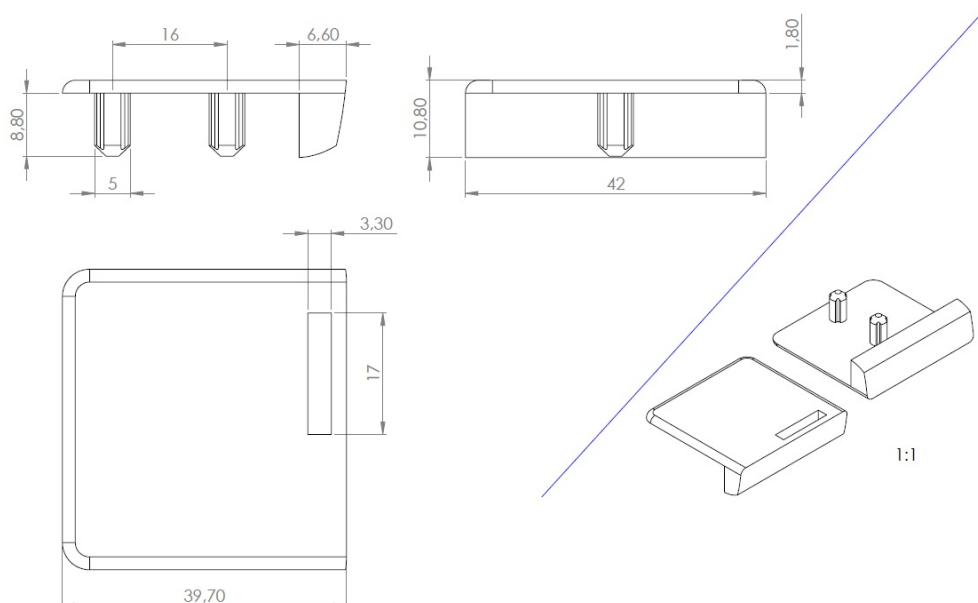

PRODUCT SHEET

Description:

Edge Striker F/Double Door Lock "Square", Alu Finish, W/ Knock In Pins $\varnothing 5 \times 9$ mm

Item number:

14.09.566-0

Units	Box	Carton	HS Code	Barcode
Pcs.	10	200	8301600090	
				5704866049504