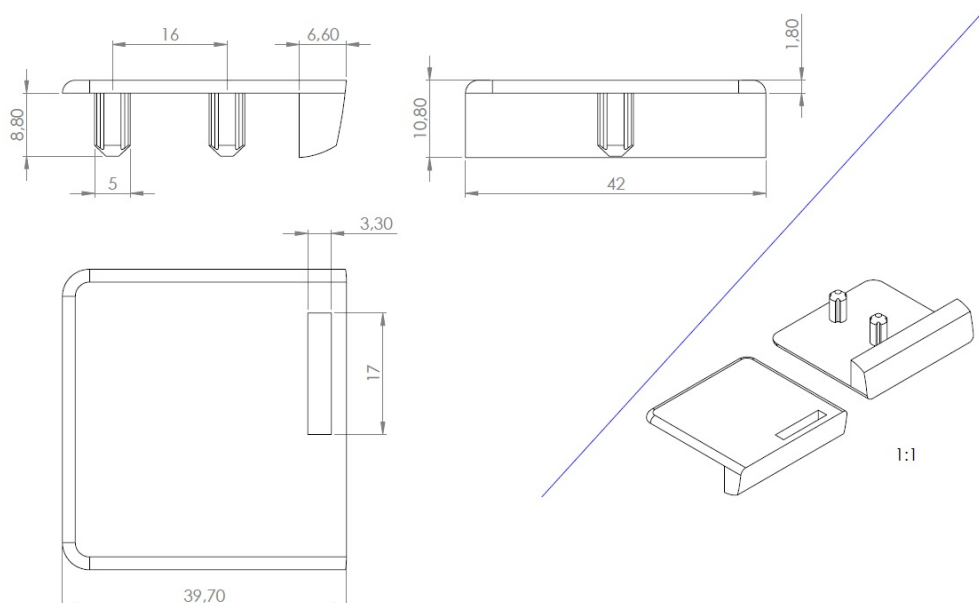

PRODUCT SHEET

Description:

Edge Striker F/Double Door Lock "Square", Chrome Plated, W/ Knock In Pins $\varnothing 5 \times 9 \text{mm}$

Item number:

14.09.565-0

Units	Box	Carton	HS Code	Barcode
Pcs.	10	200	8301600090	 5704866049498