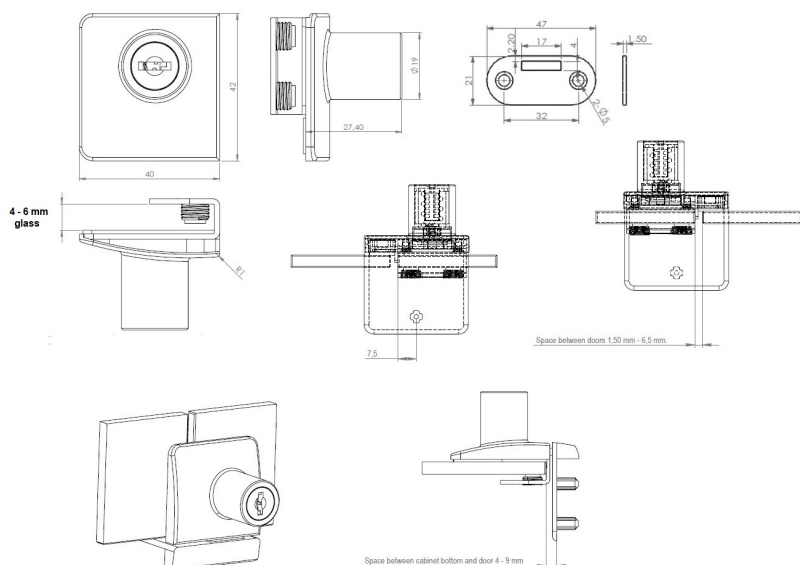

PRODUCT SHEET

Description:

Glass Door Lock "Square", F/Double Doors, Black Ano, KA D20 W/SISO Metal Keys, W/2 Zamak Screws W/PVC Tip, 1 BLK Flat, Oval Metal Striking Plate, F/Glass Thickness 4-6mm

Item number:

14.09.564-5

| Units | Box | Carton | HS Code | Barcode |
|-------|-----|--------|------------|---|
| Pcs. | 10 | 100 | 8301300000 |  5704866049467 |

SISO A/S
Mileparken 11
DK-2740 Skovlunde
Denmark
VAT: DK 24786013