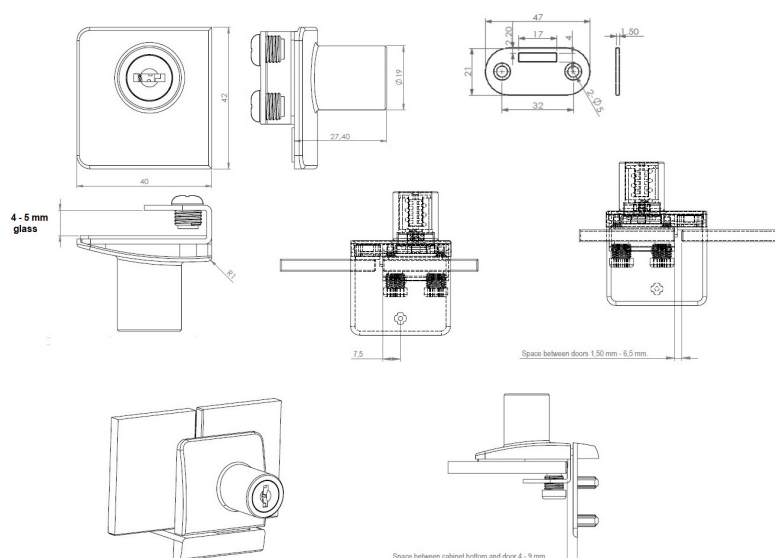

PRODUCT SHEET

Description:

Glass Door Lock "Square", F/Double Doors, GPL, KA D20 W/SISO Metal Keys, W/2 Zamak Screws
W/PVC Tip, 1 GPL Flat, Oval Metal Striking Plate, F/Glass Thickness 4-5mm

Item number:

14.09.564-0

Units	Box	Carton	HS Code	Barcode
Pcs.	12	240	8301300000	
				5704866049450

SISO A/S
Mileparken 11
DK-2740 Skovlunde
Denmark
VAT: DK 24786013

Phone +45 45 830 900
www.siso.dk
siso@siso.dk

Danske Bank
Nytorv Branch
Copenhagen
SWIFT: DABADKKK

Account no.
4180 3112 112936
IBAN Account
DK7230003112112936