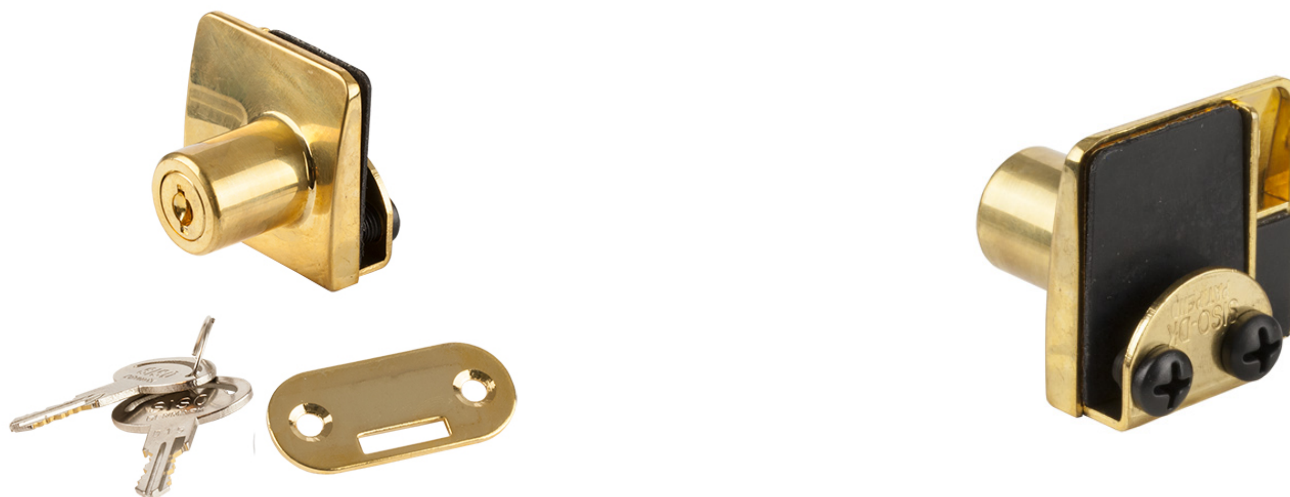

PRODUCT SHEET

Description:

Glass Door Lock "Square", F/Double Doors, GPL, KA D20 W/SISO Metal Keys, W/2 Zamak Screws
W/PVC Tip, 1 GPL Flat, Oval Metal Striking Plate, F/Glass Thickness 4-5mm

Item number:

14.09.564-0

Units	Box	Carton	HS Code	Barcode
Pcs.	12	240	8301300000	
				5704866049450

SISO A/S
Mileparken 11
DK-2740 Skovlunde
Denmark
VAT: DK 24786013

Phone +45 45 830 900
www.siso.dk
siso@siso.dk

Danske Bank
Nytorv Branch
Copenhagen
SWIFT: DABADKKK

Account no.
4180 3112 112936
IBAN Account
DK7230003112112936