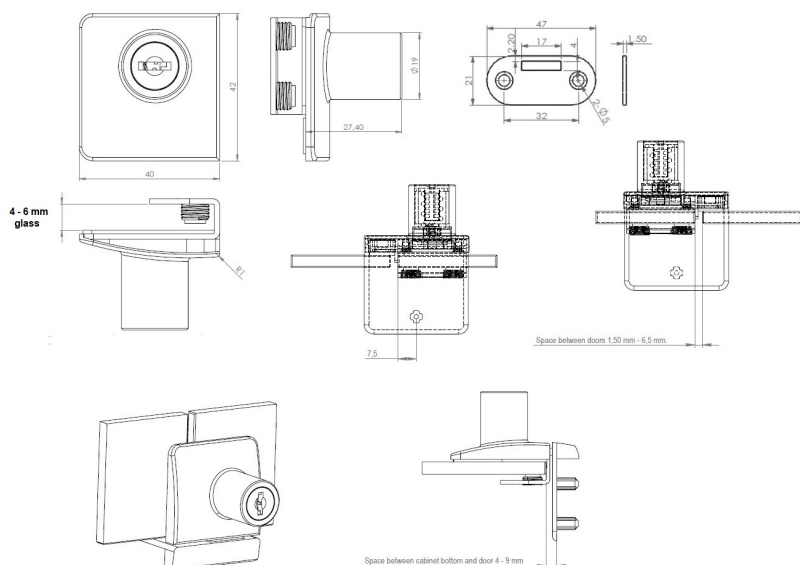

PRODUCT SHEET

Description:

Glass Door Lock "Square", F/Double Doors, Alu Finish, KA D20 W/SISO Oval Metal Keys, W/2 Zamak Screws W/PVC Tip, 1 Alu., Flat Oval Metal Striking Plate, F/Glass Thickness 4-6mm

Item number:

14.09.563-0

| Units | Box | Carton | HS Code | Barcode |
|-------|-----|--------|------------|-----------------------------------------------------------------------------------------------------|
| Pcs. | 10 | 100 | 8301300000 |  5704866049429 |