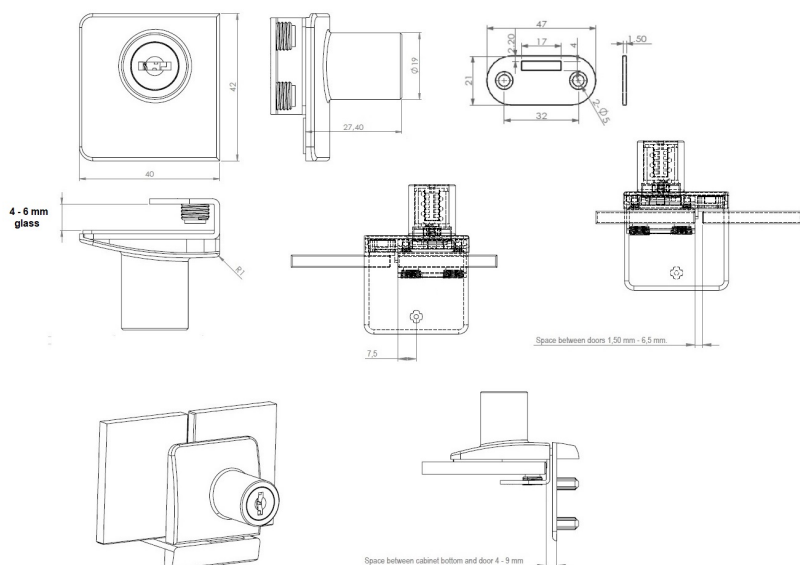

PRODUCT SHEET

Description:

Glass Door Lock "Square", F/Double Doors, CPL, KA D20, W/ W/SISO Metal Keys, W/2 Zamak Screws
W/PVC Tip, 1 CPL Flat, Oval Metal Striking Plate, F/Glass Thickness 4-6mm

Item number:

14.09.562-0

Units	Box	Carton	HS Code	Barcode
Pcs.	10	100	8301300000	 5704866049399

SISO A/S

Mileparken 11
DK-2740 Skovlunde
Denmark
VAT: DK 24786013

Phone +45 45 830 900

www.siso.dk
siso@siso.dk

Danske Bank
Nytorv Branch
Copenhagen
SWIFT: DABADKKK

Account no.
4180 3112 112936
IBAN Account
DK7230003112112936