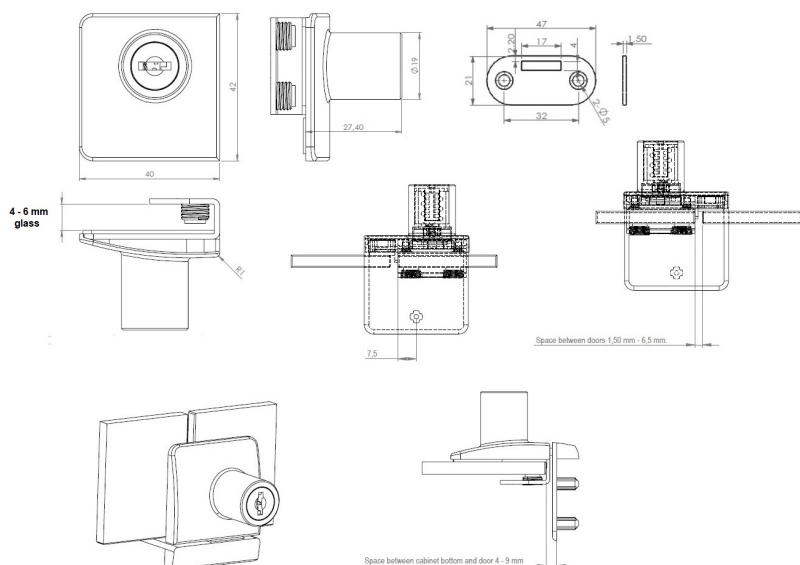

PRODUCT SHEET

Description:

Glass Door Lock "Square", F/Double Doors, Alu, MIC#J11 W/Master Key & Interchangeable System #11, W/ 2 SISO Oval, Metal Keys, 400 KD, W/2 Black ABS Plastic Screws W/PVC Tip,, 1 Alu Flat Oval Metal Striking Pl., F/Glass Thickness 4-6mm

Item number:

14.09.561-0

Units	Box	Carton	HS Code	Barcode
Pcs.	10	100	8301300000	 5704866049382

SISO A/S

Mileparken 11
DK-2740 Skovlunde
Denmark
VAT: DK 24786013

Phone +45 45 830 900

www.siso.dk
siso@siso.dk