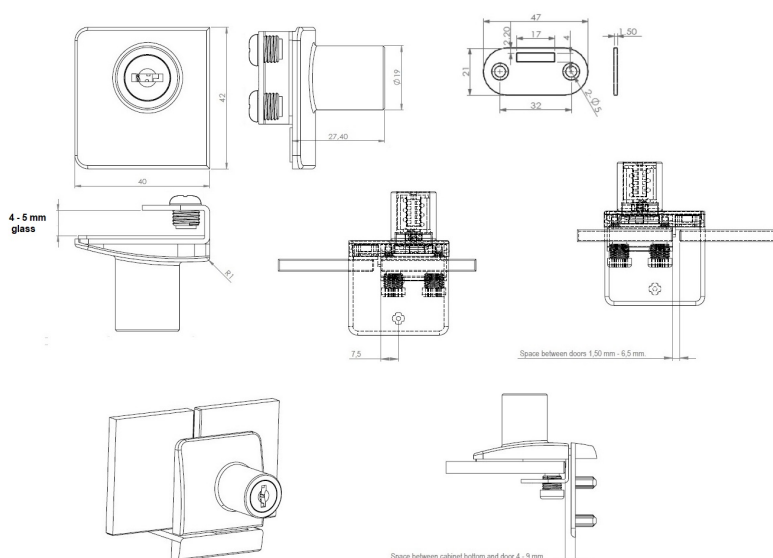

PRODUCT SHEET

Description:

Glass Door Lock "Square", F/Double Doors, CPL, MIC#J11 W/Master Key & Interchangeable System #11, W/ 2 SISO Oval, Metal Keys, 400 KD, W/2 Black ABS Plastic Screws W/PVC Tip,, 1 CPL Flat Oval Metal Striking Pl., F/Glass Thickness 4-5mm

Item number:

14.09.560-0

Units	Box	Carton	HS Code	Barcode
Pcs.	12	240	8301300000	 5704866049375

SISO A/S
Mileparken 11
DK-2740 Skovlunde
Denmark
VAT: DK 24786013

Phone +45 45 830 900
www.siso.dk
siso@siso.dk

Danske Bank
Nytorv Branch
Copenhagen
SWIFT: DABADKKK

Account no.
4180 3112 112936
IBAN Account
DK7230003112112936