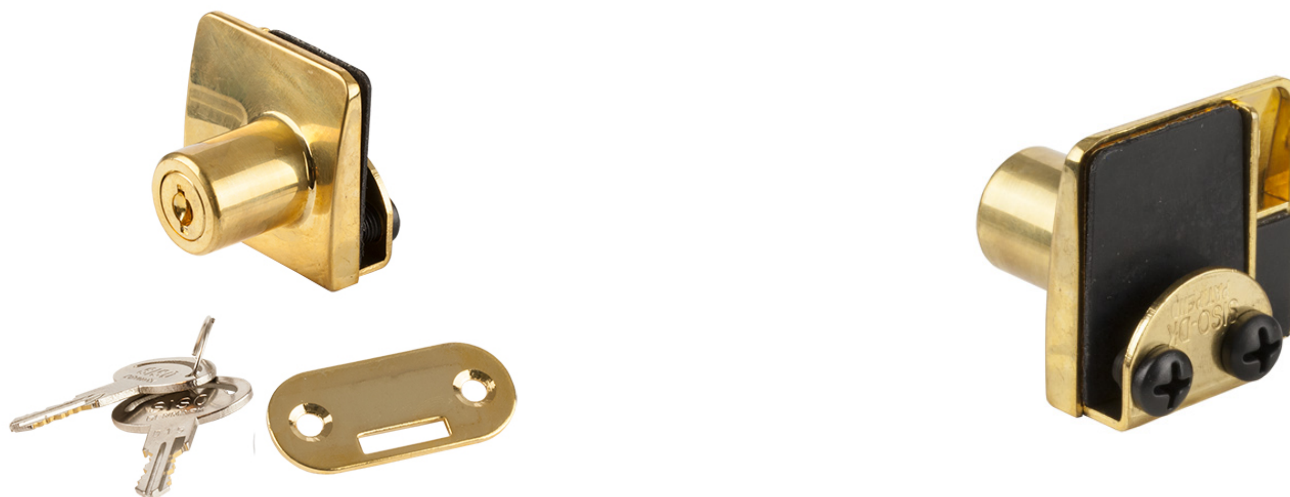

PRODUCT SHEET

Description:

Glass Door Lock "Square", F/Double Doors, Gold Pl, W/SISO Metal Keys, W/2 ABS Screws W/PVC Tip, 1 Gold Pl. Flat, Oval Metal Striking Plate, F/Glass Thickness 4-5mm

Item number:

14.09.558-0

Units	Box	Carton	HS Code	Barcode
Pcs.	12	240	8301300000	
				5704866049351

SISO A/S

Mileparken 11
DK-2740 Skovlunde
Denmark
VAT: DK 24786013

Phone +45 45 830 900

www.siso.dk
siso@siso.dk

Danske Bank
Nytorv Branch
Copenhagen
SWIFT: DABADKKK

Account no.
4180 3112 112936
IBAN Account
DK7230003112112936