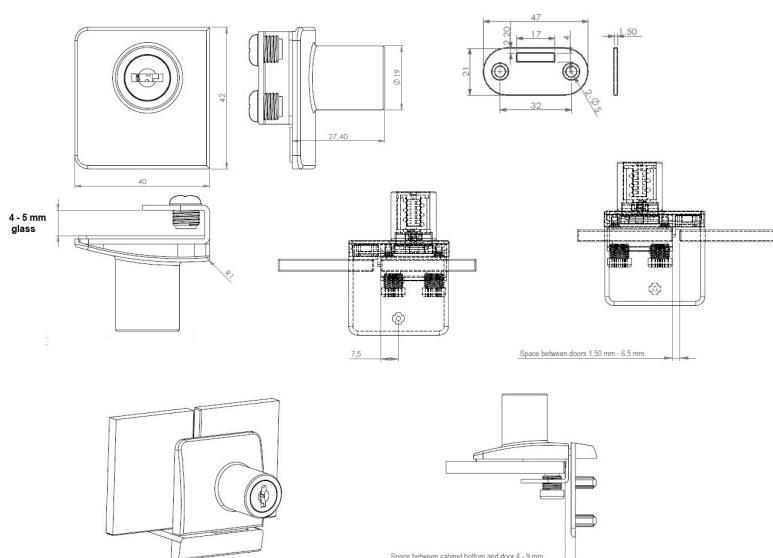

## Description:

Glass Door Lock "Square", F/Double Doors, Gold Pl, W/SISO Metal Keys, W/2 ABS Screws W/PVC Tip, 1 Gold Pl. Flat, Oval Metal Striking Plate, F/Glass Thickness 4-5mm

## Item number:

14.09.558-0

Units	Box	Carton	HS Code	Barcode
Pcs.	12	240	8301300000	
				5704866049351