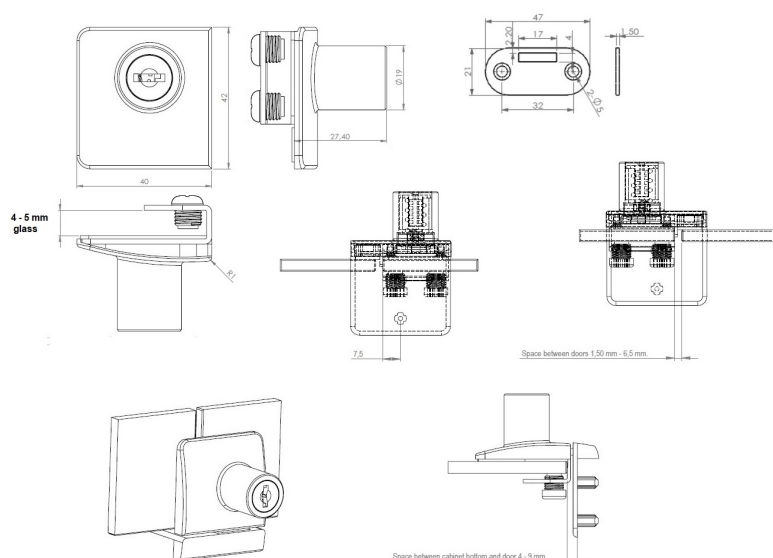

PRODUCT SHEET

Description:

Glass Door Lock "Square", F/Double Doors, Black Ano, W/SISO Metal Keys, W/2 ABS Screws W/PVC Tip, 1 Black Ano. Flat, Oval Metal Striking Plate, F/Glass Thickness 4-5mm

Item number:

14.09.557-0

Units	Box	Carton	HS Code	Barcode
Pcs.	12	240	8301300000	
				5704866049344

SISO A/S

Mileparken 11
DK-2740 Skovlunde
Denmark
VAT: DK 24786013

Phone +45 45 830 900

www.siso.dk
siso@siso.dk

Danske Bank
Nytorv Branch
Copenhagen
SWIFT: DABADKKK

Account no.
4180 3112 112936
IBAN Account
DK7230003112112936