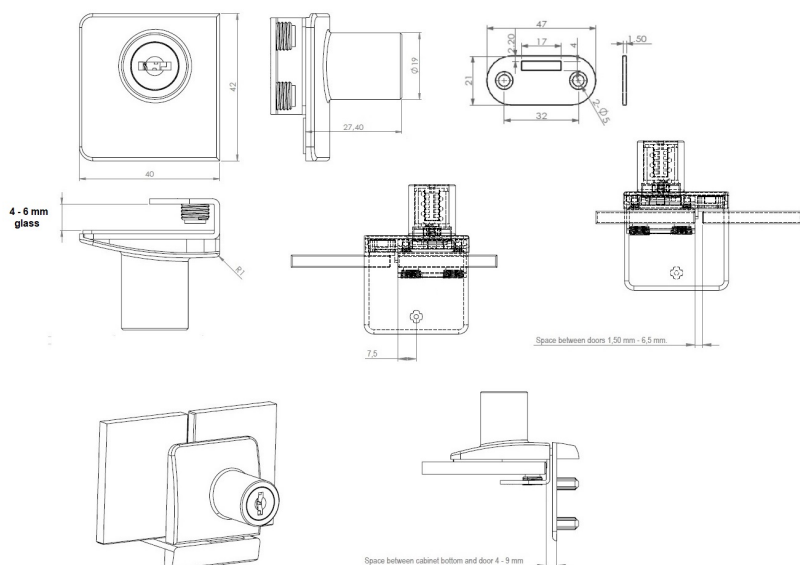

PRODUCT SHEET

Description:

Glass Door Lock "Square", F/Double Doors, Chrome PI, W/SISO Metal Keys, W/2 Zamak Screws
W/PVC Tip, 1 CPL Flat, Oval Metal Striking Plate, F/Glass Thickness 4-6mm

Item number:

14.09.555-0

Units	Box	Carton	HS Code	Barcode
Pcs.	10	100	8301300000	
				5704866049320

SISO A/S
Mileparken 11
DK-2740 Skovlunde
Denmark
VAT: DK 24786013

Phone +45 45 830 900
www.siso.dk
siso@siso.dk

Danske Bank
Nytorv Branch
Copenhagen
SWIFT: DABADKKK

Account no.
4180 3112 112936
IBAN Account
DK7230003112112936