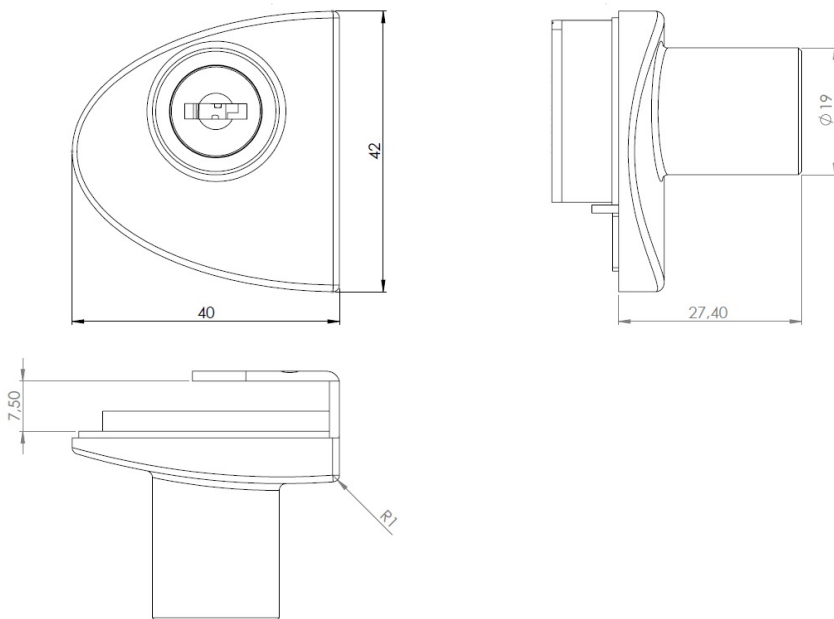

PRODUCT SHEET

Description:

Glass Door Lock "Badge", F/Double Doors, Black Ano, KA D20 W/SISO Oval Metal Keys, W/2 Plastic ABS Screws W/PVC Tip,, 1 BLK. Flat Oval Metal Striking Pl, F/Glass Thickness 4-5mm

Item number:

14.09.549-5

Units	Box	Carton	HS Code	Barcode
Pcs.		240	8301300000	 5704866049245

SISO A/S
Mileparken 11
DK-2740 Skovlunde
Denmark
VAT: DK 24786013

Phone +45 45 830 900
www.siso.dk
siso@siso.dk