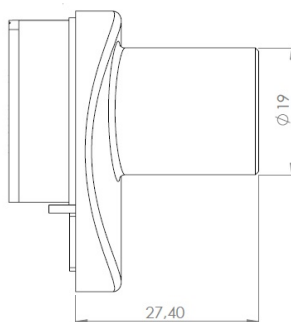

PRODUCT SHEET

Description:

Glass Door Lock "Badge", F/Double Doors, Alu Finish, KA D20 W/SISO Oval Metal Keys, W/2 Plastic ABS Screws W/PVC Tip,, 1 Alu. Flat Oval Metal Striking Pl, F/Glass Thickness 4-5mm

Item number:

14.09.548-0

Units	Box	Carton	HS Code	Barcode
Pcs.	12	240	8301300000	 5704866049207

SISO A/S

Mileparken 11
DK-2740 Skovlunde
Denmark
VAT: DK 24786013

Phone +45 45 830 900

www.siso.dk
siso@siso.dk