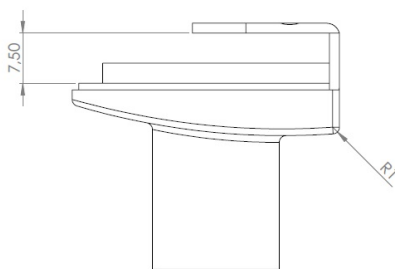

PRODUCT SHEET

Description:

Glass Door Lock "Badge", F/Double Doors, Alu Finish, KA D20 W/SISO Oval Metal Keys, W/2 Plastic ABS Screws W/PVC Tip,, 1 Alu. Flat Oval Metal Striking Pl, F/Glass Thickness 4-5mm

Item number:

14.09.548-0

Units	Box	Carton	HS Code	Barcode
Pcs.	12	240	8301300000	 5704866049207

SISO A/S

Mileparken 11
DK-2740 Skovlunde
Denmark
VAT: DK 24786013

Phone +45 45 830 900

www.siso.dk
siso@siso.dk

Danske Bank
Nytorv Branch
Copenhagen
SWIFT: DABADKKK

Account no.
4180 3112 112936
IBAN Account
DK7230003112112936