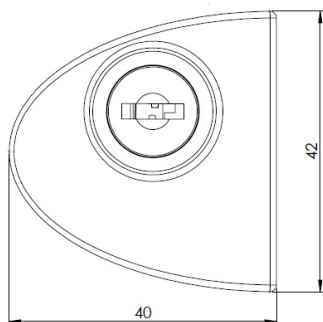

PRODUCT SHEET

Description:

Glass Door Lock "Badge", F/Double Doors, Alu Finish, KA D20 W/SISO Oval Metal Keys, W/2 Plastic ABS Screws W/PVC Tip,, 1 Alu. Flat Oval Metal Striking Pl, F/Glass Thickness 4-5mm

Item number:

14.09.548-0

Units	Box	Carton	HS Code	Barcode
Pcs.	12	240	8301300000	 5704866049207

SISO A/S

Mileparken 11
DK-2740 Skovlunde
Denmark
VAT: DK 24786013

Phone +45 45 830 900

www.siso.dk
siso@siso.dk

Danske Bank
Nytorv Branch
Copenhagen
SWIFT: DABADKKK

Account no.
4180 3112 112936
IBAN Account
DK7230003112112936