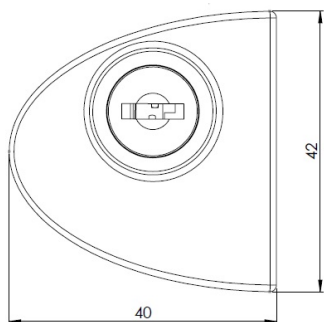

PRODUCT SHEET

Description:

Glass Door Lock "Badge", F/Double Doors, Alu, MIC#J11 W/Master Key & Interchangeable System #11, W/ 2 SISO Oval, Metal Keys, 400 KD, W/2 Black ABS Plastic Screws W/PVC Tip,, 1 Alu Flat Oval Metal Striking Pl., F/Glass Thickness 4-5mm

Item number:

14.09.546-0

Units	Box	Carton	HS Code	Barcode
Pcs.	12	240	8301300000	 5704866049160

SISO A/S

Mileparken 11
DK-2740 Skovlunde
Denmark
VAT: DK 24786013

Phone +45 45 830 900

www.siso.dk
siso@siso.dk