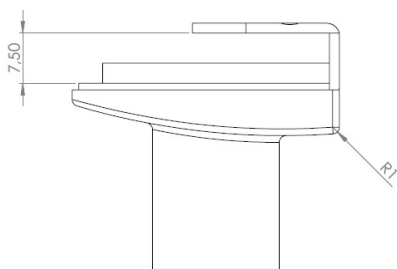

PRODUCT SHEET

Description:

Glass Door Lock "Badge", F/Double Doors, Alu, MIC#J11 W/Master Key & Interchangeable System #11, W/ 2 SISO Oval, Metal Keys, 400 KD, W/2 Black ABS Plastic Screws W/PVC Tip,, 1 Alu Flat Oval Metal Striking Pl., F/Glass Thickness 4-5mm

Item number:

14.09.546-0

Units	Box	Carton	HS Code	Barcode
Pcs.	12	240	8301300000	 5704866049160

SISO A/S

Mileparken 11
DK-2740 Skovlunde
Denmark
VAT: DK 24786013

Phone +45 45 830 900

www.siso.dk
siso@siso.dk

Danske Bank
Nytorv Branch
Copenhagen
SWIFT: DABADKKK

Account no.
4180 3112 112936
IBAN Account
DK7230003112112936