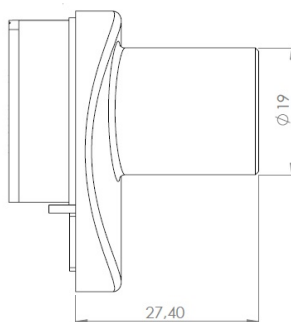

PRODUCT SHEET

Description:

Glass Door Lock "Badge", F/Double Doors, Alu, MIC#J11 W/Master Key & Interchangeable System #11, W/ 2 SISO Oval, Metal Keys, 400 KD, W/2 Black ABS Plastic Screws W/PVC Tip,, 1 Alu Flat Oval Metal Striking Pl., F/Glass Thickness 4-5mm

Item number:

14.09.546-0

Units	Box	Carton	HS Code	Barcode
Pcs.	12	240	8301300000	 5704866049160

SISO A/S

Mileparken 11
DK-2740 Skovlunde
Denmark
VAT: DK 24786013

Phone +45 45 830 900

www.siso.dk
siso@siso.dk