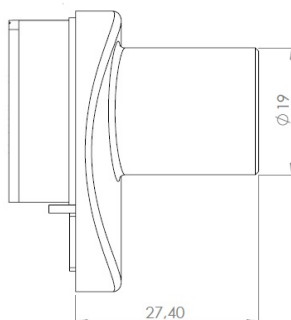

PRODUCT SHEET

Description:

Glass Door Lock "Badge", F/Double Doors, Alu Finish, W/SISO Oval Metal Key, 400 KD,W/2 Black ABS Plastic Screws W/PVC, Tip, 1 Alu. Flat Oval Metal Striking Plate,f/Glass Thickness, 4-6mm

Item number:

14.09.541-0

Units	Box	Carton	HS Code	Barcode
Pcs.	10	100	8301300000	 5704866049115

SISO A/S

Mileparken 11
DK-2740 Skovlunde
Denmark
VAT: DK 24786013

Phone +45 45 830 900

www.siso.dk
siso@siso.dk