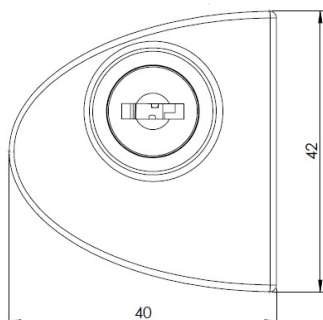

PRODUCT SHEET

Description:

Glass Door Lock "Badge", F/Double Doors, Alu Finish, W/SISO Oval Metal Key, 400 KD,W/2 Black ABS Plastic Screws W/PVC, Tip, 1 Alu. Flat Oval Metal Striking Plate,f/Glass Thickness, 4-6mm

Item number:

14.09.541-0

Units	Box	Carton	HS Code	Barcode
Pcs.	10	100	8301300000	 5704866049115

SISO A/S

Mileparken 11
DK-2740 Skovlunde
Denmark
VAT: DK 24786013

Phone +45 45 830 900

www.siso.dk
siso@siso.dk