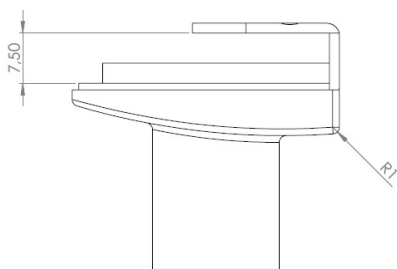

PRODUCT SHEET

Description:

Glass Door Lock "Badge", F/Double Doors, Alu Finish, W/SISO Oval Metal Key, 400 KD,W/2 Black ABS Plastic Screws W/PVC, Tip, 1 Alu. Flat Oval Metal Striking Plate,f/Glass Thickness, 4-6mm

Item number:

14.09.541-0

Units	Box	Carton	HS Code	Barcode
Pcs.	10	100	8301300000	 5704866049115

SISO A/S

Mileparken 11
DK-2740 Skovlunde
Denmark
VAT: DK 24786013

Phone +45 45 830 900

www.siso.dk
siso@siso.dk

Danske Bank
Nytorv Branch
Copenhagen
SWIFT: DABADKKK

Account no.
4180 3112 112936
IBAN Account
DK7230003112112936