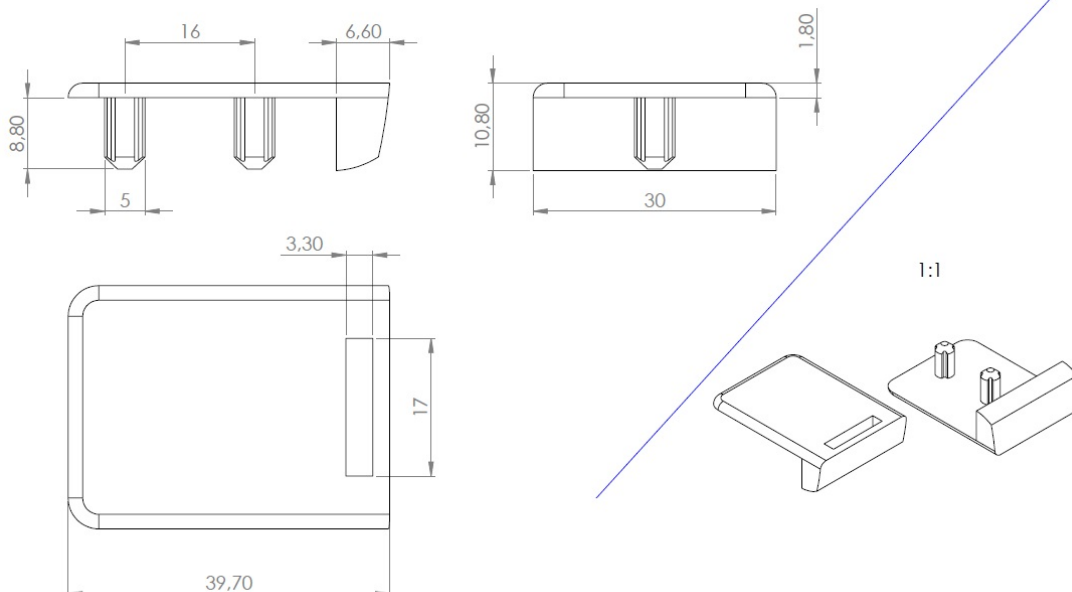

PRODUCT SHEET

Description:

Edge Striker For Single Door Lock "Square", Chrome Pl, With Knock In Pins $\varnothing 5 \times 9 \text{mm}$

Item number:

14.09.535-0

Units	Box	Carton	HS Code	Barcode
Pcs.	10	100	8301600090	 5704866049054