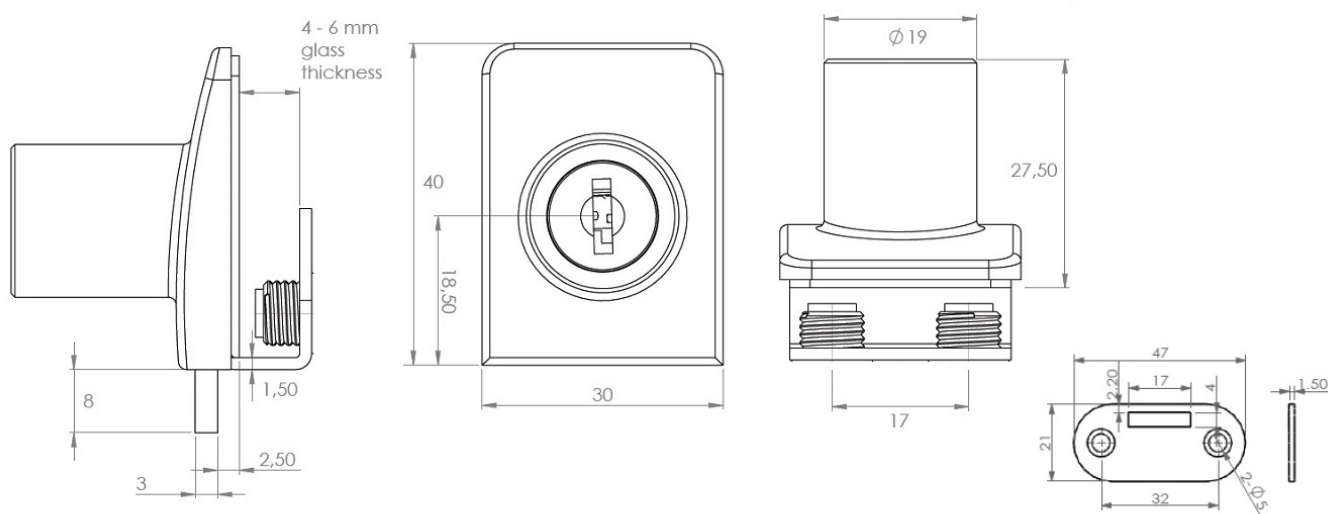

PRODUCT SHEET

Description:

Glass Door Lock "Square", F/Single Doors, BLK, KA D20,W/SISO Oval Metal Key, Key Alike, W/2 Black Zamak Screws, W/, PVC Tip, 1 Black Flat Oval Metal Striking Plate, f/Glass, Thickness 4-6mm

Item number:

14.09.529-5

Units	Box	Carton	HS Code	Barcode
Pcs.	10	100	8301300000	
				5704866048972

SISO A/S

Mileparken 11
DK-2740 Skovlunde
Denmark
VAT: DK 24786013

Phone +45 45 830 900

www.siso.dk
siso@siso.dk