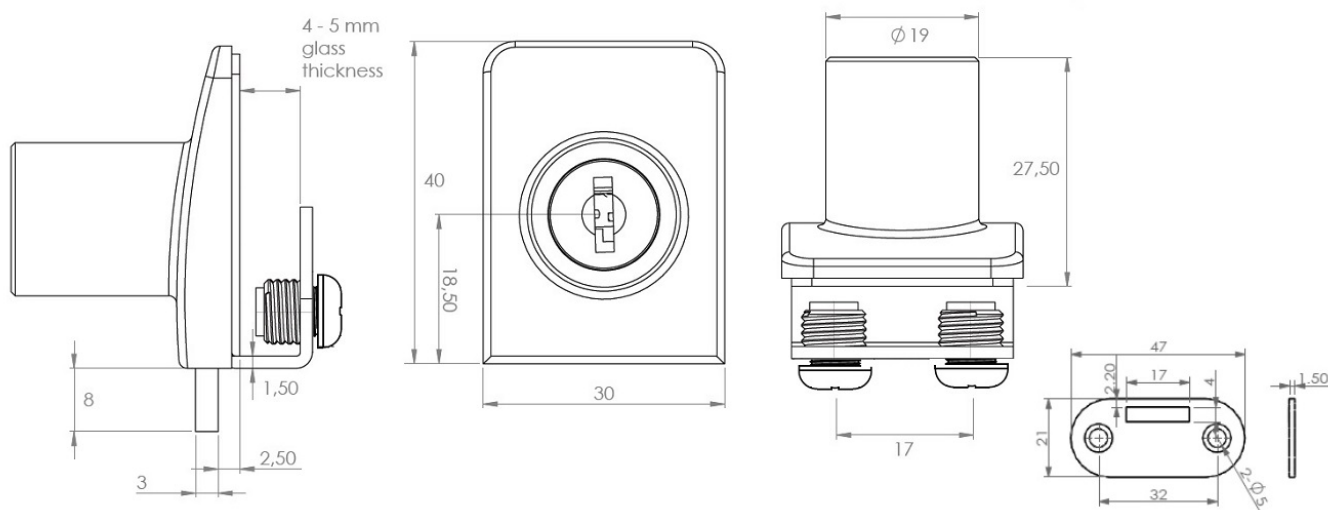

### Description:

Glass Door Lock "Square", F/Single Doors, GPL, KA D20,W/SISO Oval Metal Key, Key Alike, W/2 Black ABS Plastic Screws, W/, PVC Tip, 1 Gold Pl. Flat Oval Metal Striking Plate, f/Glass, Thickness 4-5mm

### Item number:

14.09.529-0

Units	Box	Carton	HS Code	Barcode
Pcs.	12	240	8301300000	
				5704866048965