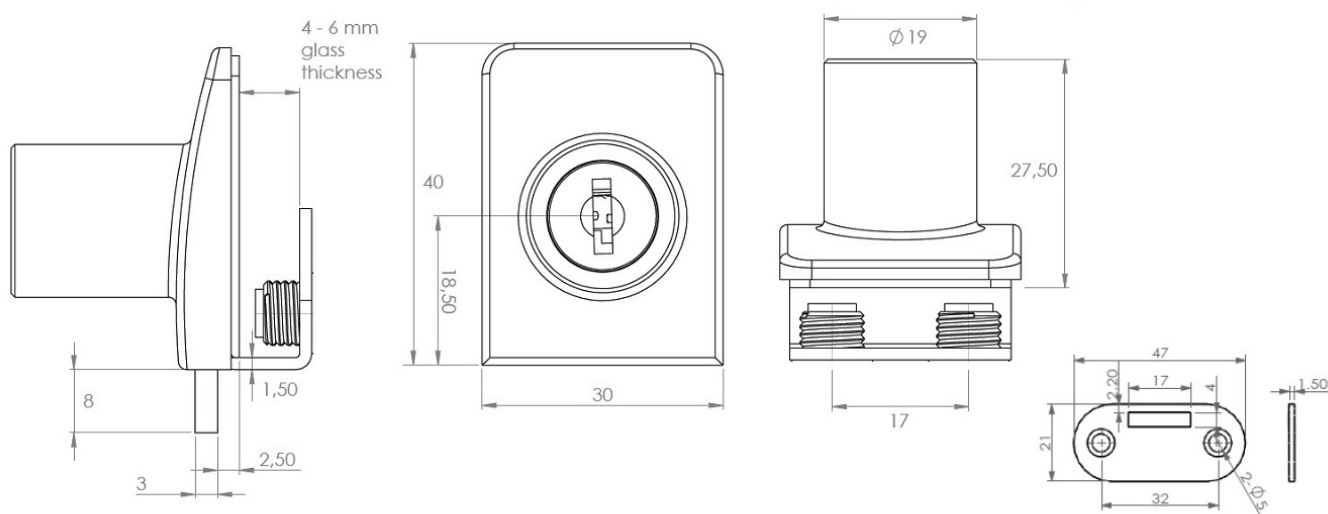

PRODUCT SHEET

Description:

Glass Door Lock "Square", F/Single Doors, Alu, KA D20,W/SISO Oval Metal Key, Key Alike, W/2 Zamak Screws, W/PVC Tip,, 1 Alu. Flat Oval Metal Striking Plate, f/Glass 4-6mm

Item number:

14.09.528-0

Units	Box	Carton	HS Code	Barcode
Pcs.	10	100	8301300000	
				5704866048934

SISO A/S

Mileparken 11
DK-2740 Skovlunde
Denmark
VAT: DK 24786013

Phone +45 45 830 900

www.siso.dk
siso@siso.dk

Danske Bank
Nytorv Branch
Copenhagen
SWIFT: DABADKKK

Account no.
4180 3112 112936
IBAN Account
DK7230003112112936