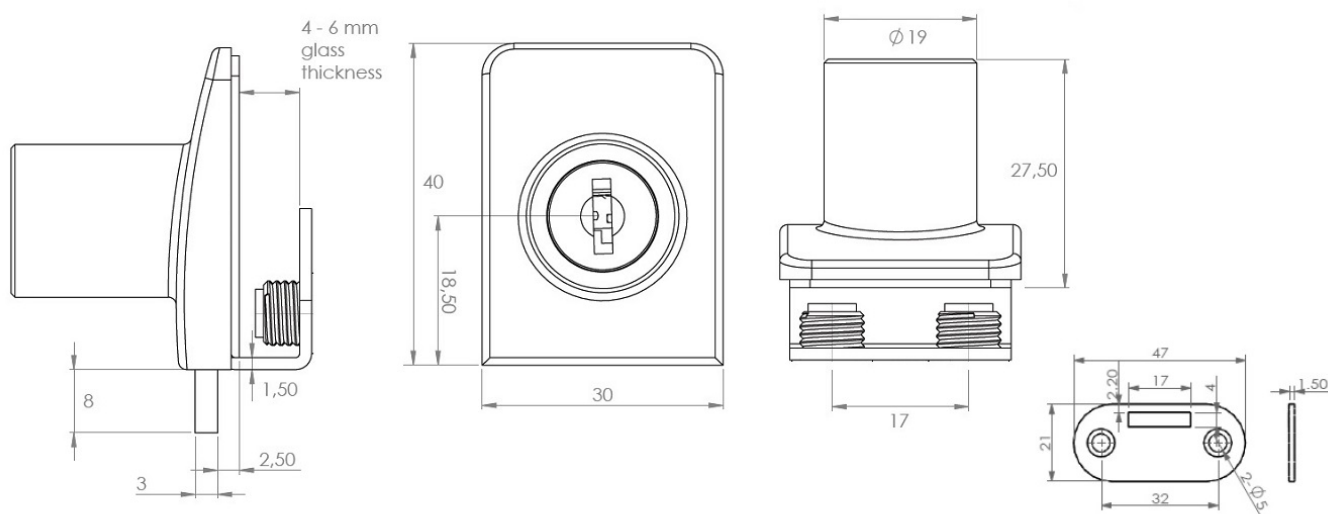

PRODUCT SHEET

Description:

Glass Door Lock "Square", F/Single Doors, MIC#J11,Alu,W/SISO Oval Metal Key, 400 KD, W/2 Zamak Screws, W/PVC Tip, 1 Flat Oval Metal Striking Plate Alu Finish, f/Glass Thick-, ness 4-6mm

Item number:

14.09.526-0

Units	Box	Carton	HS Code	Barcode
Pcs.	10	100	8301300000	
				5704866048880

SISO A/S

Mileparken 11
DK-2740 Skovlunde
Denmark
VAT: DK 24786013

Phone +45 45 830 900

www.siso.dk
siso@siso.dk