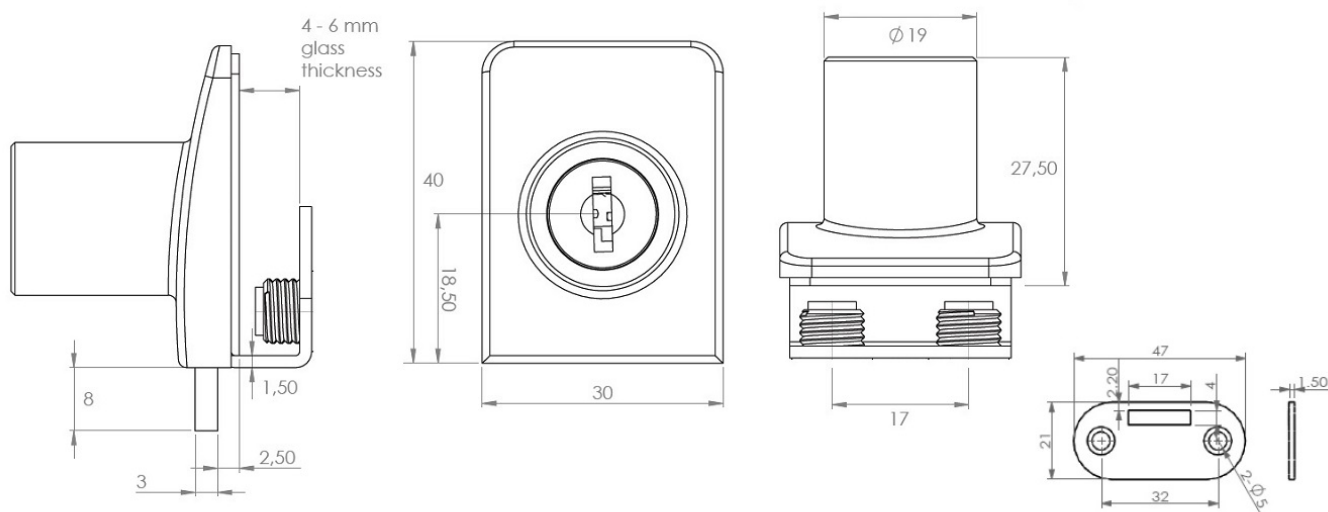

PRODUCT SHEET

Description:

Glass Door Lock "Square", F/Single Doors, MIC#J11,BLK,W/SISO Oval Metal Key, 400 KD, W/2 Black Zamak Screws, W/, PVC Tip, 1 Black Flat Oval Metal Striking Plate, f/Glass, Thickness 4-6mm

Item number:

14.09.525-4

Units	Box	Carton	HS Code	Barcode
Pcs.	10	100	8301300000	
				5704866516396

SISO A/S

Mileparken 11
DK-2740 Skovlunde
Denmark
VAT: DK 24786013

Phone +45 45 830 900

www.siso.dk
siso@siso.dk